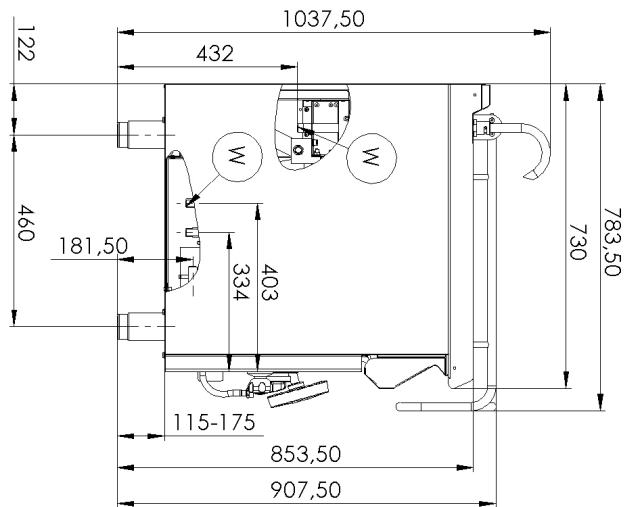

Technical data sheet

Technical drawing

Folding pan gas

Model

SAP Code

00019405