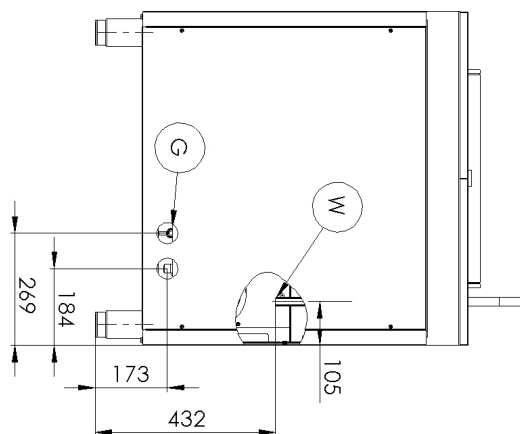

Technical data sheet

Technical drawing

Folding pan gas

Model

SAP Code

00019405