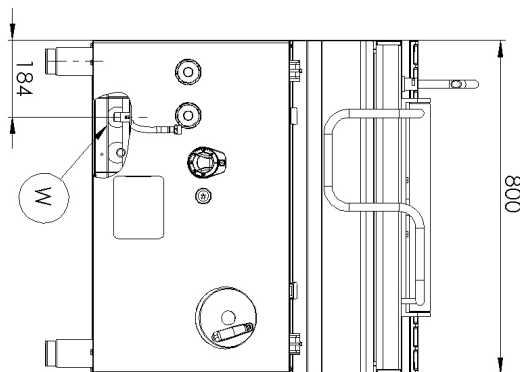

Technical data sheet

Product features

Folding pan gas

Model

SAP Code

00019405

- Bottom material: Steel
- Bottom thickness: 12.00
- Basin volume [l]: 50
- Usable volume [l]: 50
- Ignition: Piezo + Eternal Flame
- Tilting: Manual
- Filling: Mechanical cock
- Type of pan: Tilting
- Basin shape: Practically shaped bathtub spout to minimize spillage

Technical data sheet

Technical drawing

Folding pan gas

Model

SAP Code

00019405

Technical data sheet

Technical parameters

3. Net Depth [mm]:

730

4. Net Height [mm]:

900

5. Net Weight [kg]:

146.40

6. Gross Width [mm]:

840

7. Gross depth [mm]:

800

8. Gross Height [mm]:

1065

9. Gross Weight [kg]:

159.40

10. Device type:

Gas unit